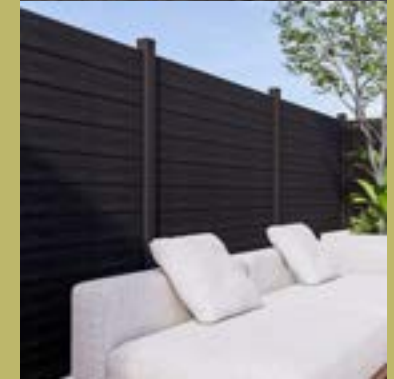

perform fencing

Discover Perform Fencing. The innovative, stylish alternative to traditional timber fencing.

Blending the natural characteristics of wood with the long-lasting durability of advanced capped composite materials, Perform Fencing will look and feel great for decades to come.

Natural appearance

Perform Fencing is available in two natural colours, each finished with an attractive, timber-like surface grain.

Easy installation

Transform any outdoor living space with versatile Perform Fencing. Maximum flexibility, minimal waste.

Outstanding durability

Perform Fencing resists fading from UV light, and it is impervious to insects and other pests.

Minimal maintenance

Simply wash with a soft-bristled brush and warm, soapy water - no staining or painting required.

Sustainable

No hazardous materials - such as benzene or formaldehyde - are used in the Perform Fencing manufacturing process.

Exceptional value

While high-performance Perform Fencing may have a higher initial cost than traditional fencing, its exceptional durability and low maintenance guarantee fantastic long-term value.

Ask to view samples today

High Performance Shield

Scratch and Stain Resistant

Easier to Clean and Maintain

Wear and Aging Resistance

ECO Friendly

25 Year Residential Warranty

Charcoal